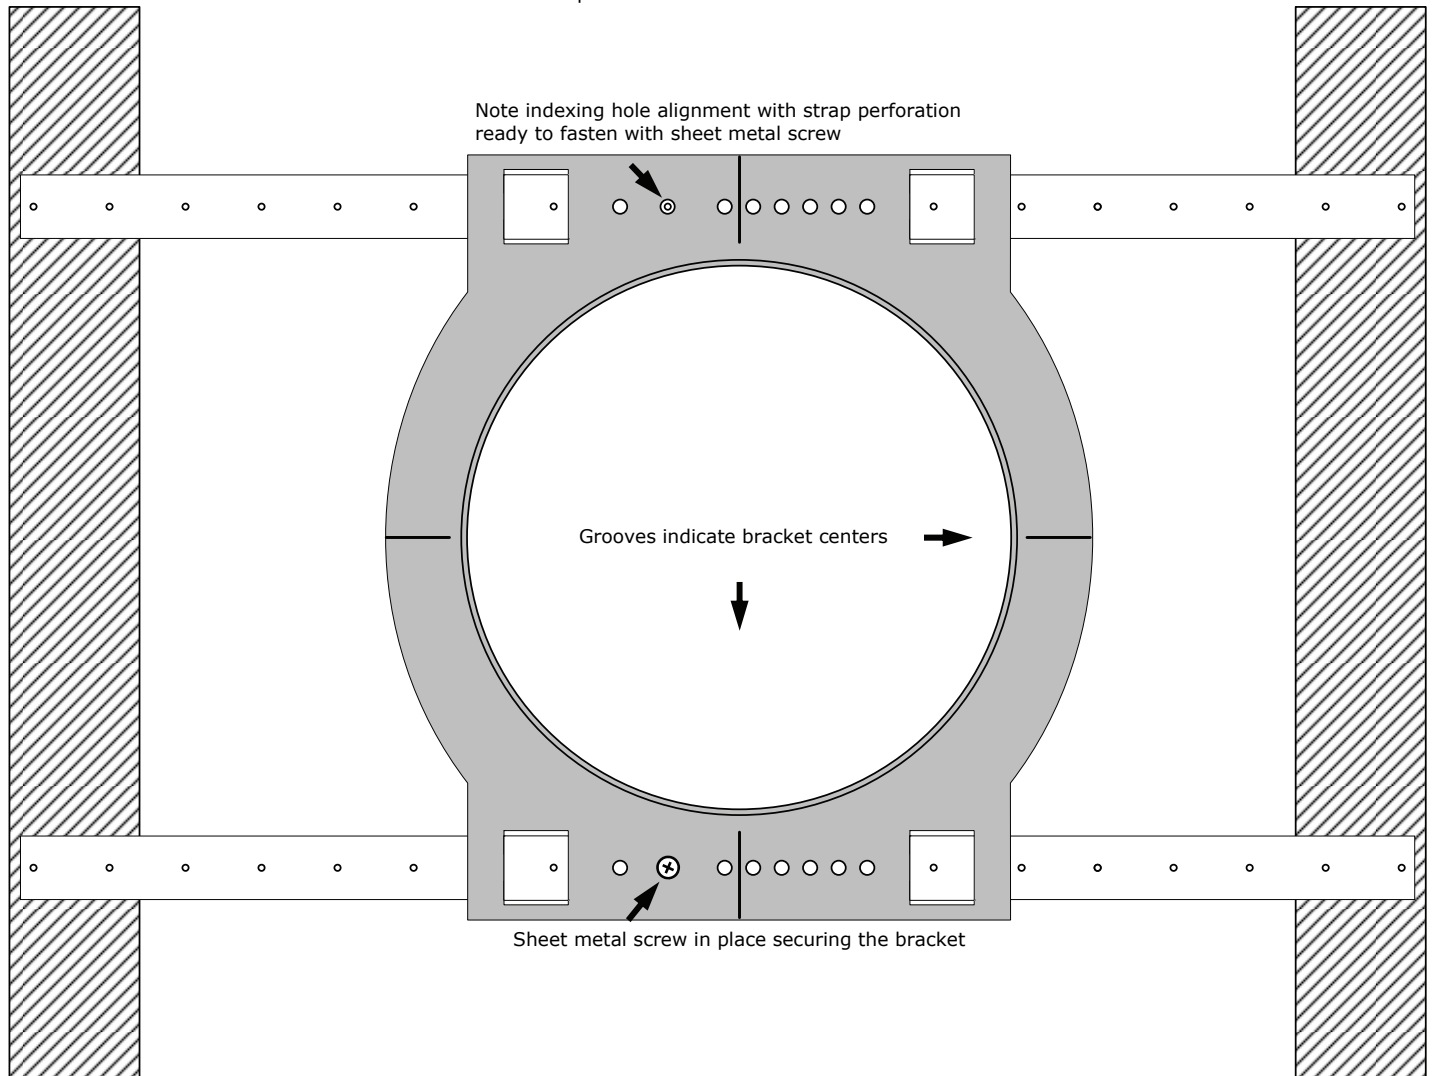

Pre-65 Pre-6515 Pre-85 & Pre-8515 Installation Instructions

Slide bracket along straps to achieve desired position.
The straps have perforations running their length with one inch spacing.

The bracket has a series of 8 indexing holes per strap location allowing it to be indexed at 1/8" intervals, as the bracket slides along the straps note that with each 1/8" of travel one of the 8 indexing holes comes into alignment with one of the 1" spaced holes on the strap.

Sheet metal screws are provided to fasten the bracket in the desired location.

Side view of Pre-Construction Bracket.

Round Brackets are furnished with 28" straps

Optional 36" straps are available separately