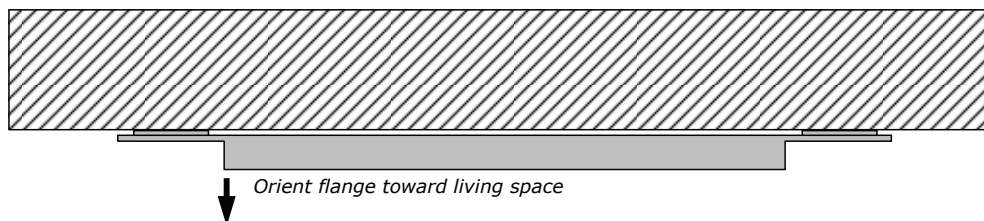

Pre-65 Pre-6515 Pre-85 & Pre-8515 Installation Instructions

Slide bracket along straps to achieve desired position.
The straps have perforations running their length with one inch spacing.

The bracket has a series of 8 indexing holes per strap location allowing it to be indexed at 1/8" intervals, as the bracket slides along the straps note that with each 1/8" of travel one of the 8 indexing holes comes into alignment with one of the 1" spaced holes on the strap.

Sheet metal screws are provided to fasten the bracket in the desired location.

Side view of Pre-Construction Bracket.

Round Brackets are furnished with 28" straps

Optional 36" straps are available separately